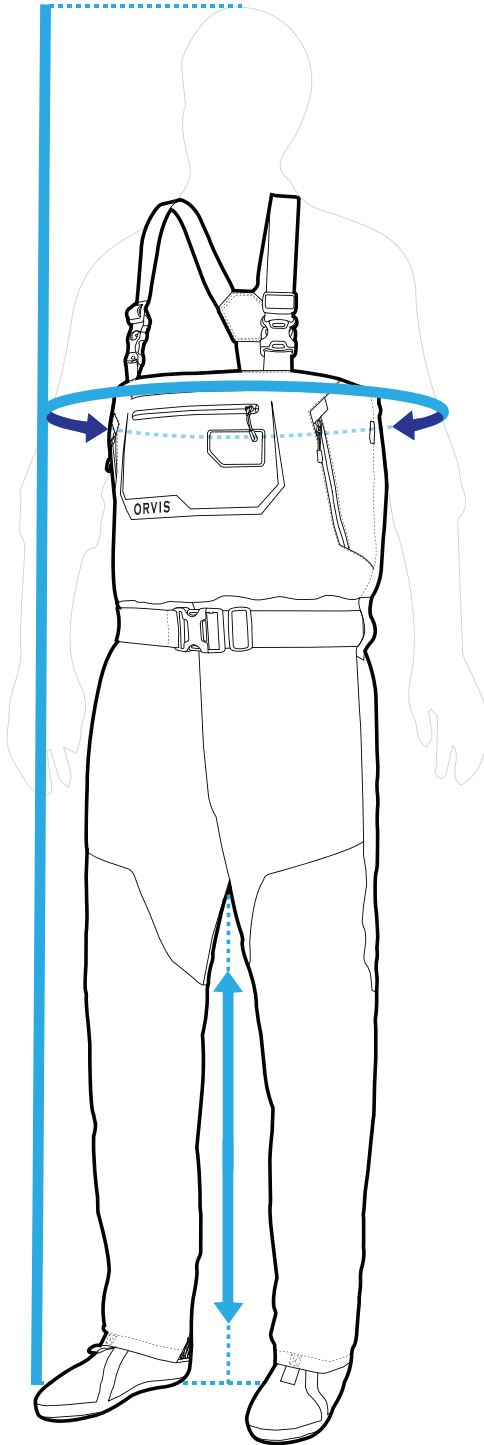

ORVIS[®]

MEN'S WADER SIZING CHART

MEN'S STOCKINGFOOT WADER SIZES

Wader size	Chest*	Pant inseam up to:	Bootie range (US sizing)
Small	34-36	28-30	7-9
Medium/Short	38-40	28-30	8-10
Medium	38-40	30-32	9-11
Medium/Long	38-40	32-34	10-12
Large/Short	42-44	28-30	9-11
Large	42-44	30-32	10-12
Large/Long	42-44	32-34	11-13
Large/XLong	42-44	34-36	12-14
XL/Short	46-48	28-30	10-12
XL	46-48	30-32	10-12
XL/Long	46-48	32-34	11-13
XL/XLong	46-48	34-36	12-14
XXL/Short	50-52	28-30	11-13
XXL	50-52	30-32	11-13

*or largest circumference

MEN'S BOOTFOOT WADER SIZES

Wader size	Chest*	Height range	Weight range	Pant inseam up to:	Bootfoot size (US sizing)
M	38-40	5'7"-5'10"	140-180	30-32	8-10
L	42-44	5'11"-6'2"	180-220	32-34	9-12
XL	46-48	6'1"-6'4"	210-240	34-36	11-13
XXL	50-52	6'2"-6'5"	220-260	36-38	12-14

*or largest circumference

ORVIS[®]

WOMEN'S AND KIDS' WADER SIZING CHART

WOMEN'S STOCKINGFOOT WADER SIZES

Wader size	Body size	Bust*	Waist*	Hip*	Pant inseam up to:	Bootie range (US sizing)
X-Sm. Petite	2-4	33½-34½	25½-26½	35½-36½	30	5-7
X-Sm. Reg.	2-4	33½-34½	25½-26½	35½-36½	32	5-7
Sm. Petite	6-8	35½-36½	27½-28½	37½-38½	30	6-8
Sm. Reg.	6-8	35½-36½	27½-28½	37½-38½	32	6-8
Sm. Tall	6-8	35½-36½	27½-28½	37½-38½	34	7-9
Med. Petite	10-12	37½-39	29½-31	39½-41	30	7-9
Med. Reg.	10-12	37½-39	29½-31	39½-41	32	7-9
Med. Tall	10-12	37½-39	29½-31	39½-41	34	8-10
Lg. Petite	14-16	40½-42	32½- 34	42½-44	30	7-9
Lg. Reg.	14-16	40½-42	32½- 34	42½-44	32	7-9
Lg. Tall	14-16	40½-42	32½- 34	42½-44	34	9-11**
XL Petite	18-20	44-46	36-38	46-48	30	8-10
XL Reg.	18-20	44-46	36-38	46-48	32	9-10
XL Tall	18-20	44-46	36-38	46-48	34	9-11**
XXL Petite	22-24	48-50	40-42	50-52	30	8-10
XXL Reg.	22-24	48-50	40-42	50-52	32	9-11**

*or largest circumference