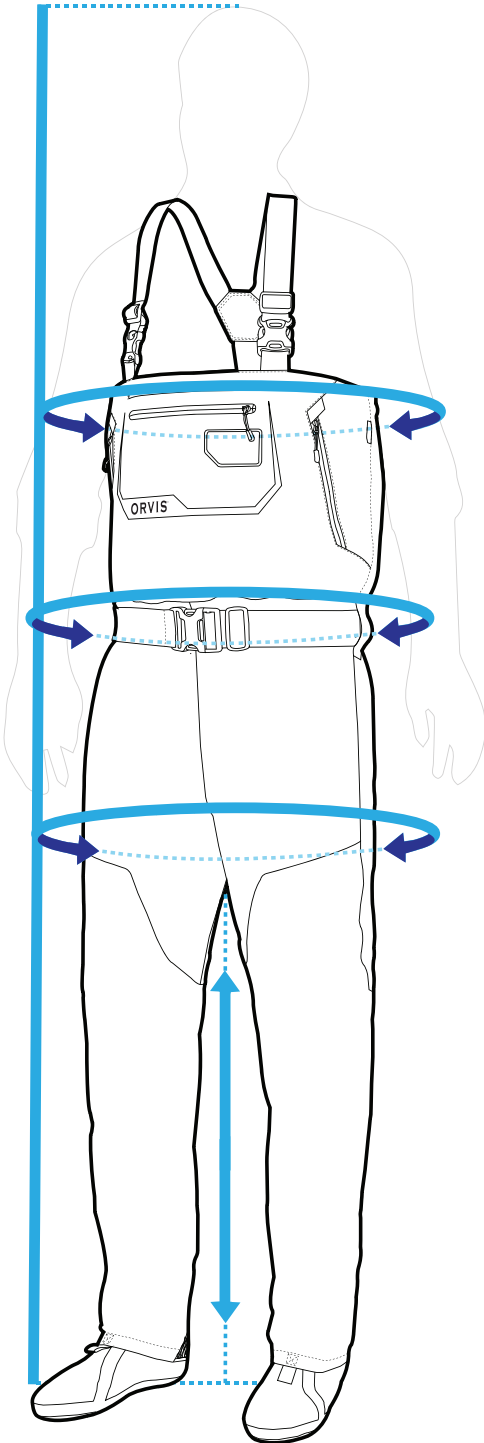

ORVIS[®]

MEN'S WADER SIZING CHART

MEN'S STOCKINGFOOT WADER SIZES

Wader size	Chest*	Pant inseam up to:	Bootie range (US sizing)
Small	34-36	28-30	7-9
Medium/Short	38-40	28-30	8-10
Medium	38-40	30-32	9-11
Medium/Long	38-40	32-34	10-12
Large/Short	42-44	28-30	9-11
Large	42-44	30-32	10-12
Large/Long	42-44	32-34	11-13
Large/XLong	42-44	34-36	12-14
XL/Short	46-48	28-30	10-12
XL	46-48	30-32	10-12
XL/Long	46-48	32-34	11-13
XL/XLong	46-48	34-36	12-14
XXL/Short	50-52	28-30	11-13
XXL	50-52	30-32	11-13

*or largest circumference

MEN'S BOOTFOOT WADER SIZES

Wader size	Chest*	Height range	Weight range	Pant inseam up to:	Bootfoot size (US sizing)
M	38-40	5'7"-5'10"	140-180	30-32	8-10
L	42-44	5'11"-6'2"	180-220	32-34	9-12
XL	46-48	6'1"-6'4"	210-240	34-36	11-13
XXL	50-52	6'2"-6'5"	220-260	36-38	12-14

*or largest circumference

ORVIS[®]

WOMEN'S AND KIDS' WADER SIZING CHART

WOMEN'S STOCKINGFOOT WADER SIZES

Wader size	Body size	Bust*	Waist*	Hip*	Pant inseam up to:	Bootie range (US sizing)
X-Sm. Petite	2-4	33½-34½	25½-26½	35½-36½	30	5-7
X-Sm. Reg.	2-4	33½-34½	25½-26½	35½-36½	32	5-7
Sm. Petite	6-8	35½-36½	27½-28½	37½-38½	30	6-8
Sm. Reg.	6-8	35½-36½	27½-28½	37½-38½	32	6-8
Sm. Tall	6-8	35½-36½	27½-28½	37½-38½	34	7-9
Med. Petite	10-12	37½-39	29½-31	39½-41	30	7-9
Med. Reg.	10-12	37½-39	29½-31	39½-41	32	7-9
Med. Tall	10-12	37½-39	29½-31	39½-41	34	8-10
Lg. Petite	14-16	40½-42	32½- 34	42½-44	30	7-9
Lg. Reg.	14-16	40½-42	32½- 34	42½-44	32	7-9
Lg. Tall	14-16	40½-42	32½- 34	42½-44	34	9-11**
XL Petite	18-20	44-46	36-38	46-48	30	8-10
XL Reg.	18-20	44-46	36-38	46-48	32	9-10
XL Tall	18-20	44-46	36-38	46-48	34	9-11**
XXL Petite	22-24	48-50	40-42	50-52	30	8-10
XXL Reg.	22-24	48-50	40-42	50-52	32	9-11**

*or largest circumference